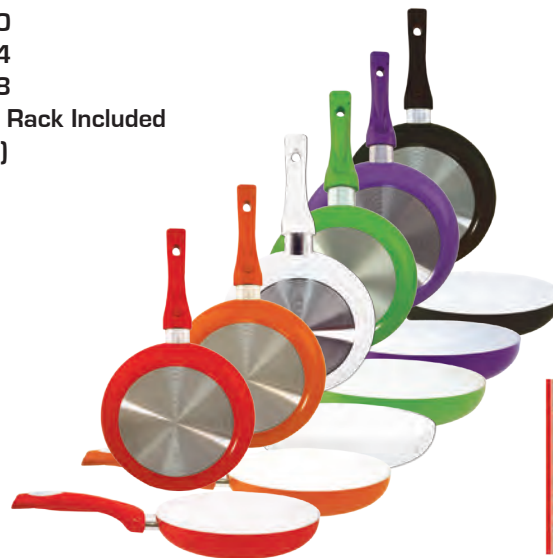

Deal #9829
 36 pcs. #9820
 36 pcs. #9824
 36 pcs. #9828
 1 Free Display Rack Included

**Aluminum Fry Pans
 w/Grip Handles**
 Item# 9820 - 8 inch (20cm)
 Item# 9824 - 9.5 inch (24cm)
 Item# 9828 - 11 inch (28cm)
 Item# 9832 - 13 inch (32cm)
 Case Pack: 12

Deal #8029
 32 pcs. #8020
 32 pcs. #8024
 32 pcs. #8028
 1 Free Display Rack Included
 (specify colors)

**Non-Stick Ceramic Copper Coated
 Fry Pans**
 Item# 8320 - 8 inch (20cm)
 Item# 8324 - 9.5 inch (24cm)
 Item# 8328 - 11 inch (28cm)
 Case Pack: 6