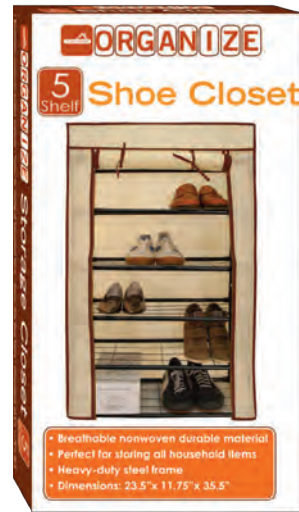

Item#:
EW233: Blue/White
EW2331: Beige/Brown
5 Shelf Shoe Closet
23.5" x 11.75" x 35.5"
Case Pack: 5