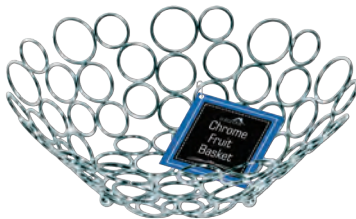

Item# EW506
Fruit Basket
Case Pack: 12