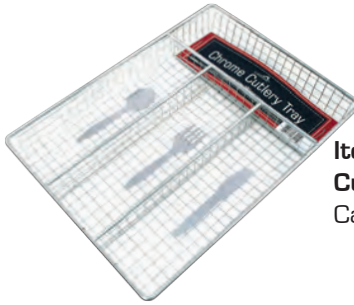

Item# EW3111
Cutlery Tray
Case Pack: 12