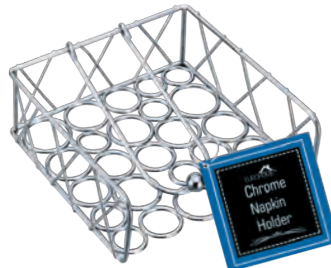

Item# EW2610
Paper Towel Holder
Case Pack 12

Q
R
S
T
U
V
W
X
Y
Z

Chrome Tempo Collection

Item# EW3110
Trivet
Case Pack: 12

Item# EW3111
Cutlery Tray
Case Pack: 12

Item# EW3115
Cutlery Caddy
Case Pack: 12

Item# EW3116
Fruit Basket
Case Pack: 12

Item# EW3114
Napkin Holder
Case Pack: 12

Item# EW3112
Paper Towel Holder
Case Pack: 12

Item# EW3113
Compact Foldable
Dish Rack
Case Pack: 8

Chrome Bella Collection

Item# EW505
Trivet
Case Pack: 12

Item# EW504
Napkin Holder
Case Pack: 12

Item# EW502
Cutlery Caddy
Case Pack: 12

Item# EW506
Fruit Basket
Case Pack: 12

Item# EW501
Deluxe Napkin Holder
Case Pack: 12

Item# EW503
Paper Towel Holder
Case Pack: 12

P
Q
R
S
T
U
V
W
X
Y
Z

Deluxe Satin Collection