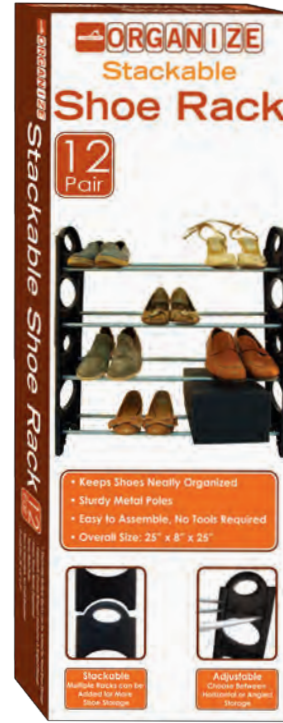

Item# EW1112
12 Pair Stackable
Shoe Rack
25" x 8" x 25"
Case Pack: 12